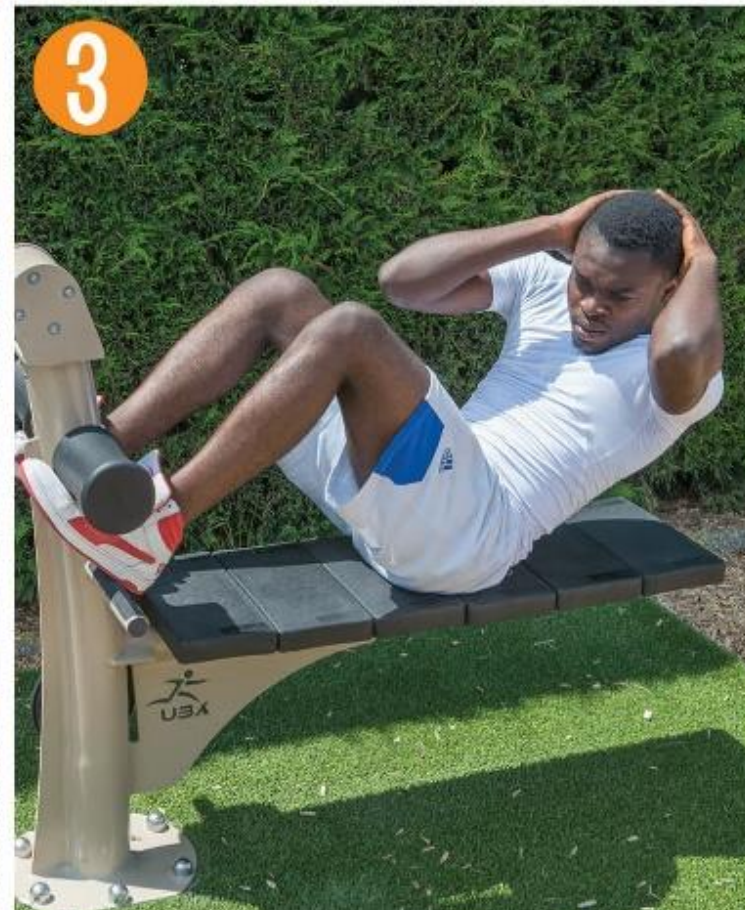

EXISTING MUGA

SOFT CUSHIONS

DURABLE SEATING SYSTEM WHICH PROVIDES SOFT AND ERGONOMIC SUPPORT TO THE USER.

SAFETY TESTED

ALL EQUIPMENT CONFORMS TO EN16630 REGULATIONS. NO HEAD, LIMB OR FINGER TRAPS ON ANY EQUIPMENT.

GUARANTEE

ALL EQUIPMENT IS BOTH TESTED AND GUARANTEED FOR OVER 1 MILLION REPLICATIONS.

RESISTANCE

THE PATENTED PISTON PROVIDES 8 LEVELS OF RESISTANCE BETWEEN 5 - 60KG.

TECHNOLOGY

CLEAR AND SIMPLE INSTRUCTIONAL VIDEOS ARE ACCESSIBLE VIA QR CODES ATTACHED TO EQUIPMENT.

PISTON

THE BI-DIRECTIONAL PISTON PROVIDES FOR A FULL RANGE OF MOTION THROUGHOUT USE.

PLAY ITEMS. THIS IS TO ENSURE ALL PLAY EQUIPMENT CAN BE VIEWED CLEARLY. REFER TO THE LAYOUT PLAN FOR EXACT EQUIPMENT LOCATION.